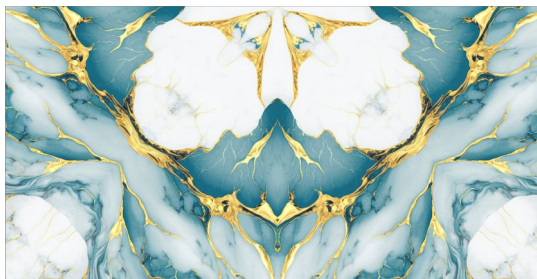

Size

600x1200mm

Series

Golden Bookmatch

www.pengvinceramic.com

Golden ✨
COLLECTION

**GVT
PGVT**

OCEAN AQUA GOLD