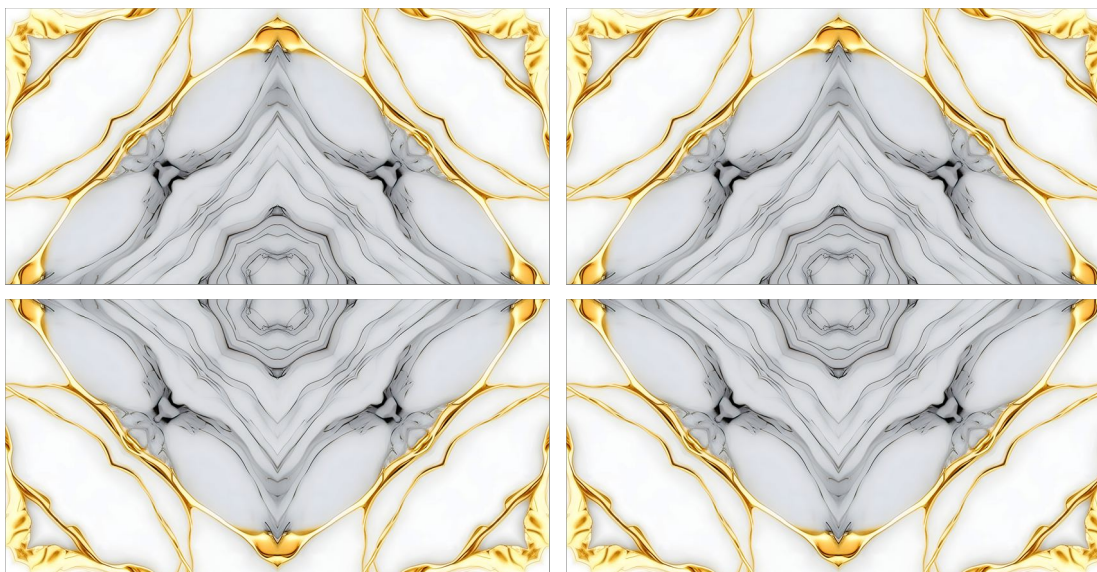

Water
Proof

Frost
Resistant

Fire
Proof

R-1

ANTARA GOLD

Size

600x1200mm

Series