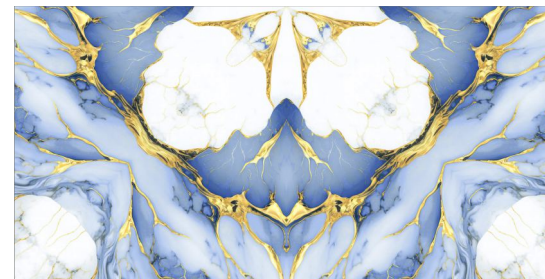

Size

600x1200mm

Series

Golden Bookmatch

www.pengvinceramic.com

Golden
COLLECTION

GVT
PGVT

BK-19