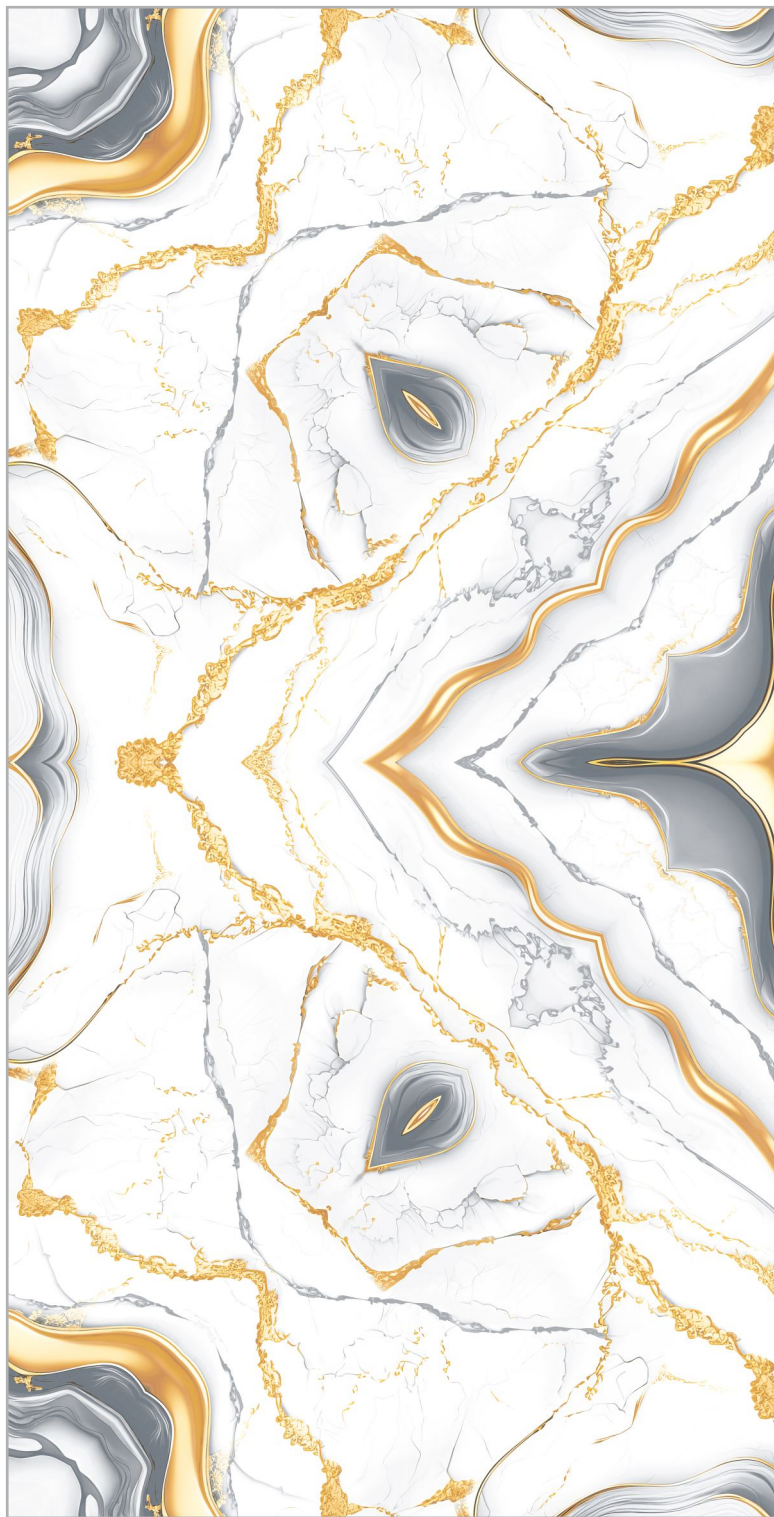

BK-30 BLUE

Size

600x1200mm

Series

Golden Bookmatch

www.pengvinceramic.com

Golden
COLLECTION

**GVT
PGVT**