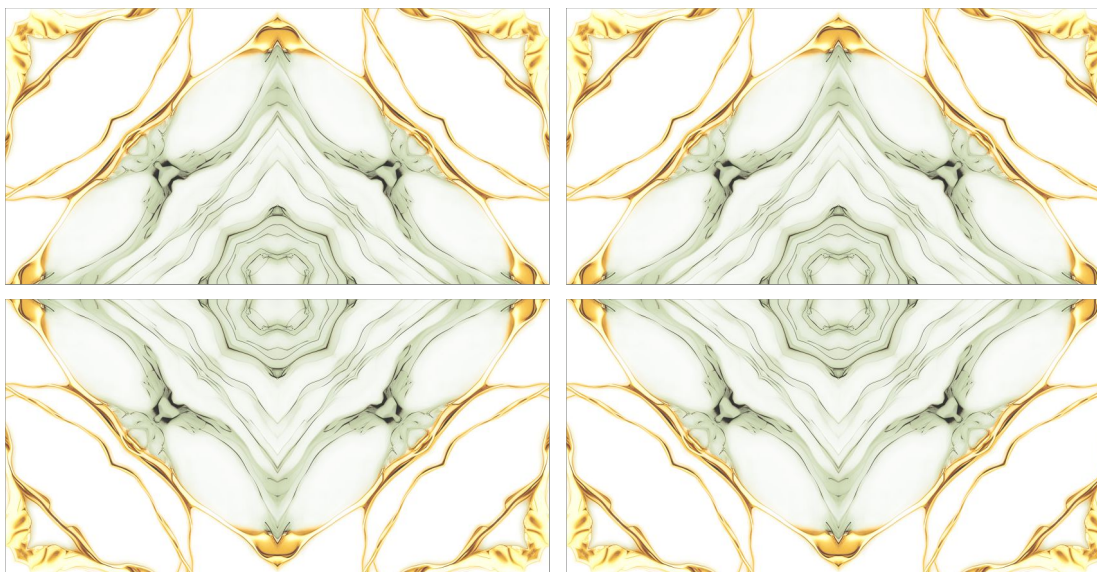

600x1200mm

Series

Golden Bookmatch

www.pengvinceramic.com

Golden
COLLECTION

GVT
PGVT

R-1

ANTARA GOLD GREEN