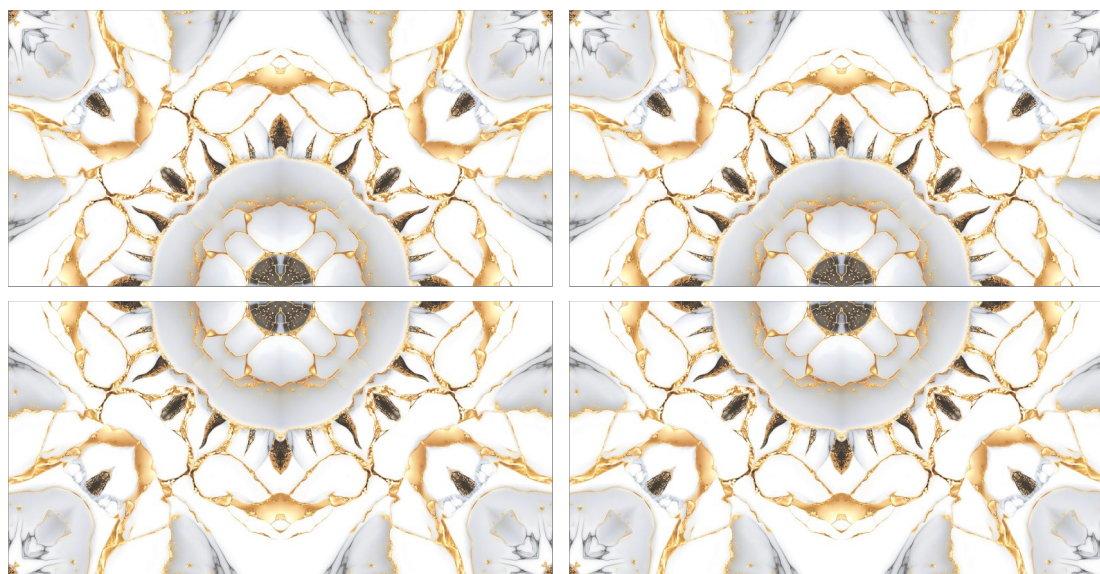

BK-26 BLUE

Size

600x1200mm

Series

Golden Bookmatch

www.pengvinceramic.com

Golden
COLLECTION

**GVT
PGVT**