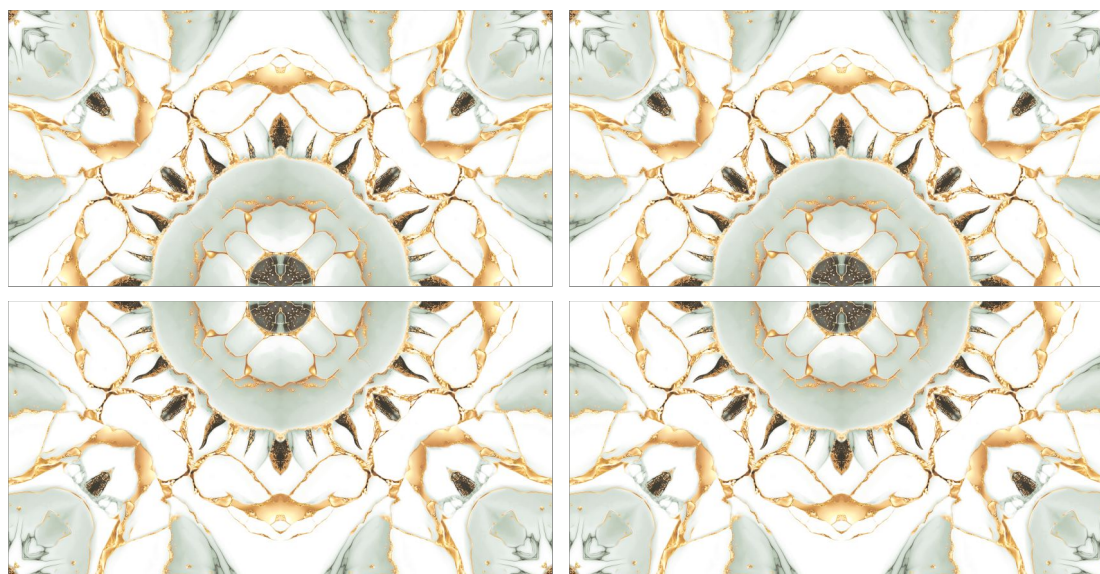

BK-26 GRAY

Size

600x1200mm

Series

Golden Bookmatch

www.pengvinceramic.com

Golden
COLLECTION

**GVT
PGVT**