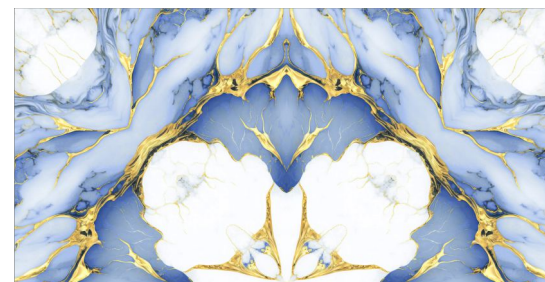

Size

600x1200mm

Series

Golden Bookmatch

www.pengvinceramic.com

Golden
COLLECTION

GVT
PGVT

BK-19