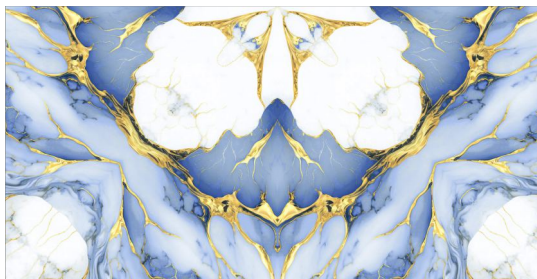

Size

600x1200mm

Series

Golden Bookmatch

www.pengvinceramic.com

Golden
COLLECTION

GVT
PGVT

BK-19