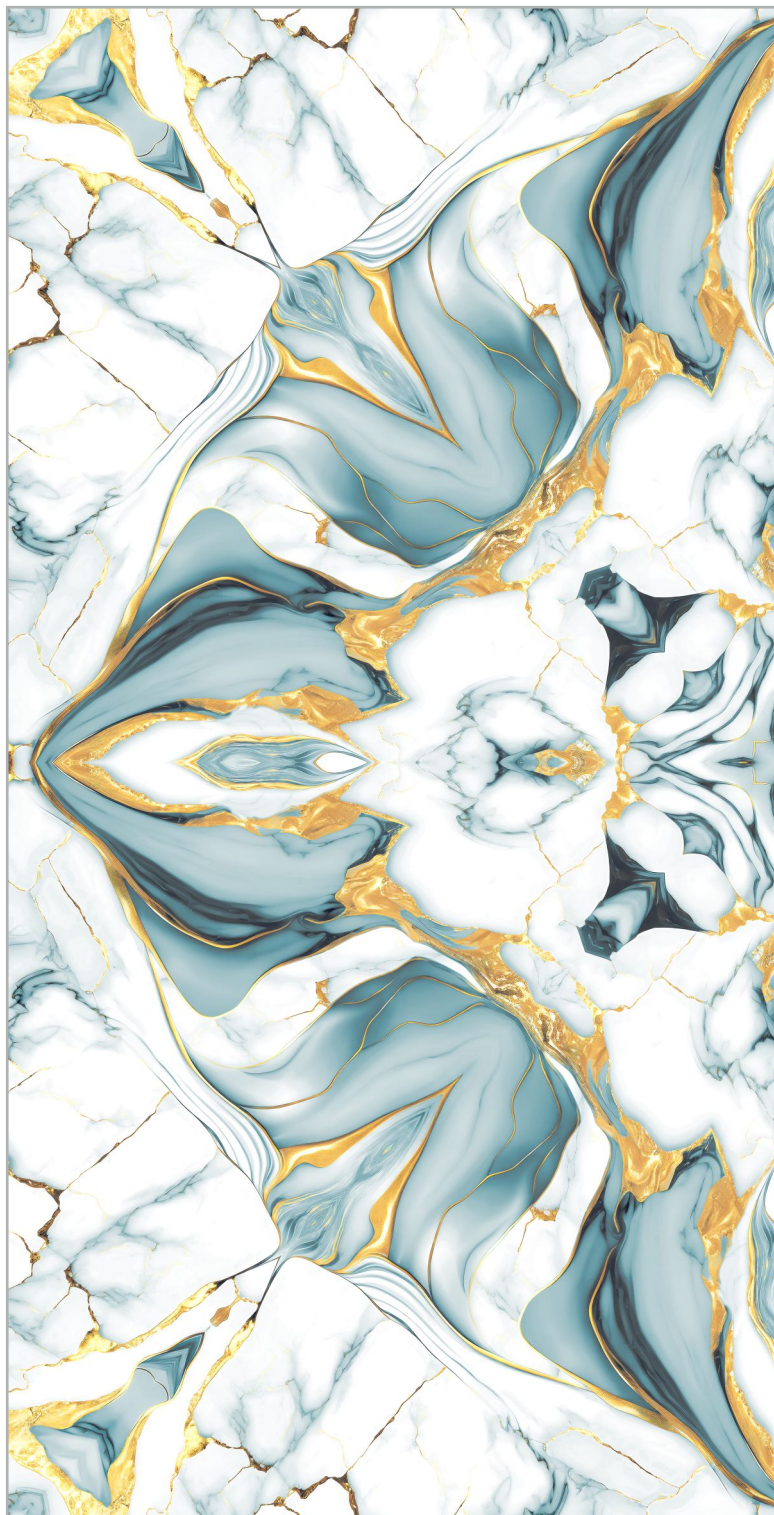

BK-27 GREEN

Size

600x1200mm

Series

Golden Bookmatch

www.pengvinceramic.com

Golden [★]
COLLECTION

**GVT
PGVT**