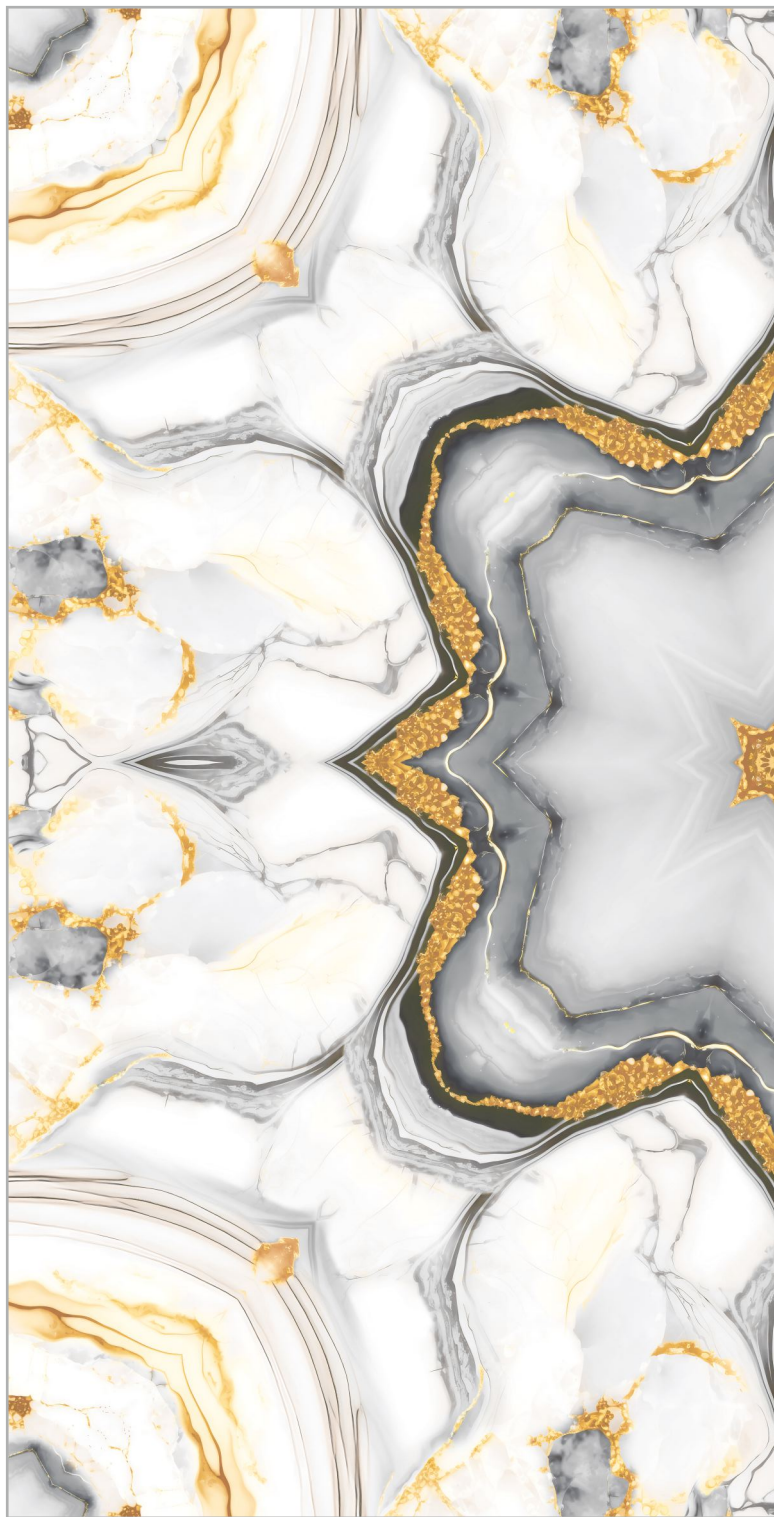

BK-27 BLUE

Size

600x1200mm

Series

Golden Bookmatch

www.pengvinceramic.com

Golden
COLLECTION

**GVT
PGVT**