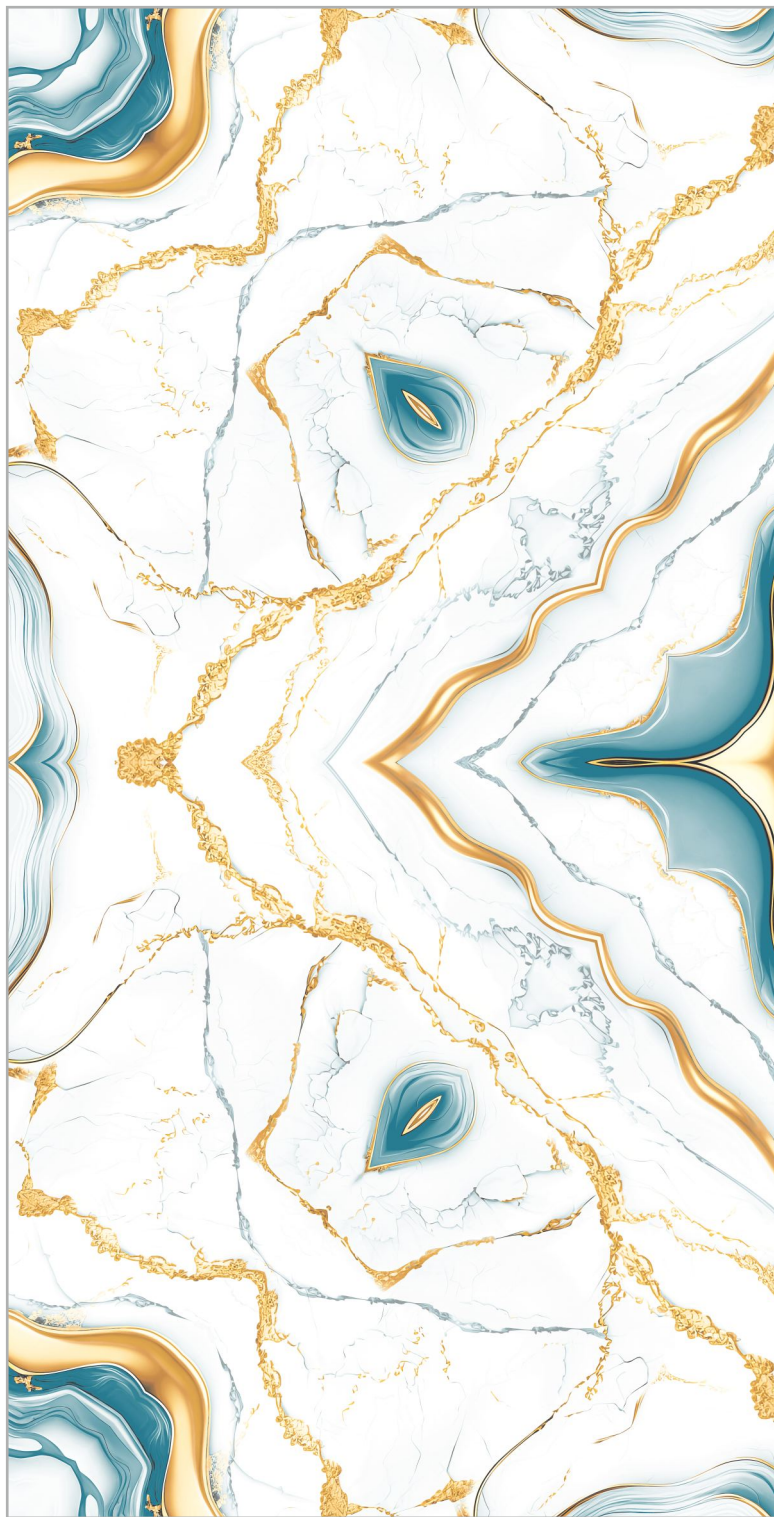

BK-29 GREEN

Size

600x1200mm

Series

Golden Bookmatch

www.pengvinceramic.com

Golden
COLLECTION

**GVT
PGVT**