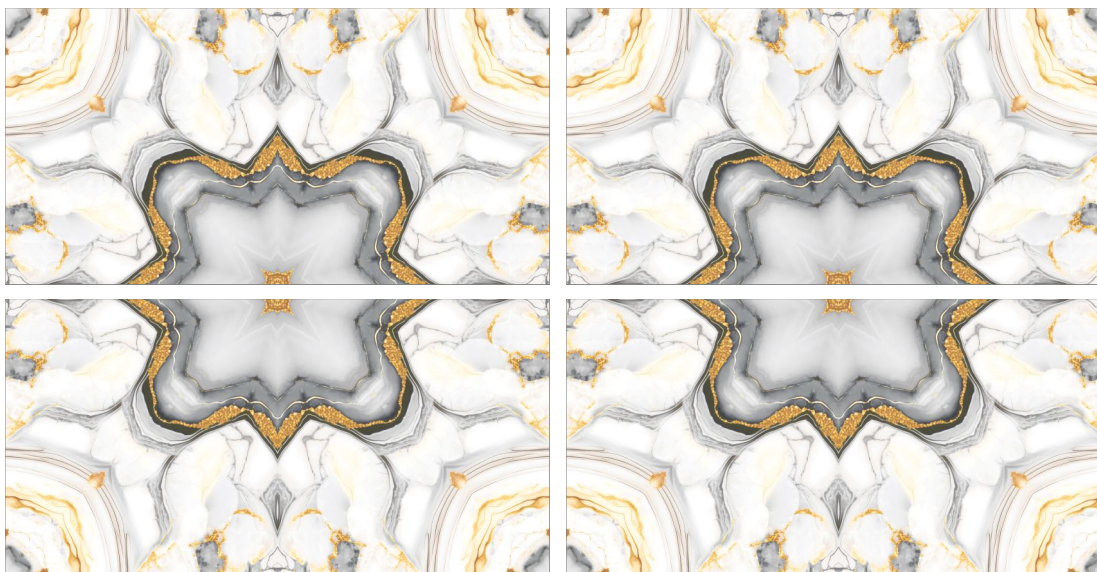

BK-27 BLUE

Size

600x1200mm

Series

Golden Bookmatch

www.pengvinceramic.com

Golden
COLLECTION

**GVT
PGVT**