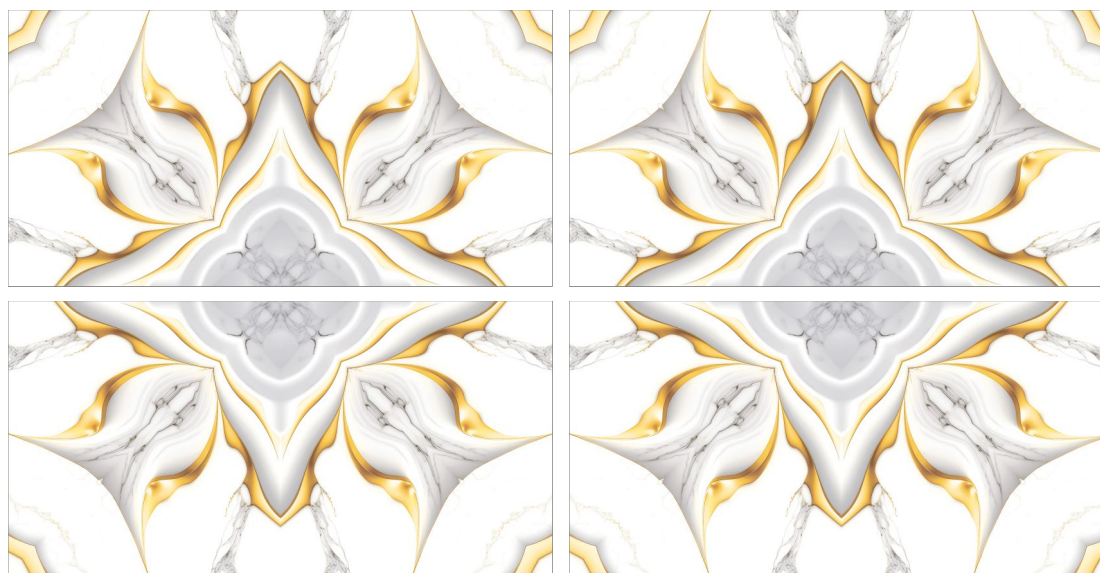

BK-23 GREEN

Size

600x1200mm

Series

Golden Bookmatch

www.pengvinceramic.com

Golden
COLLECTION

**GVT
PGVT**