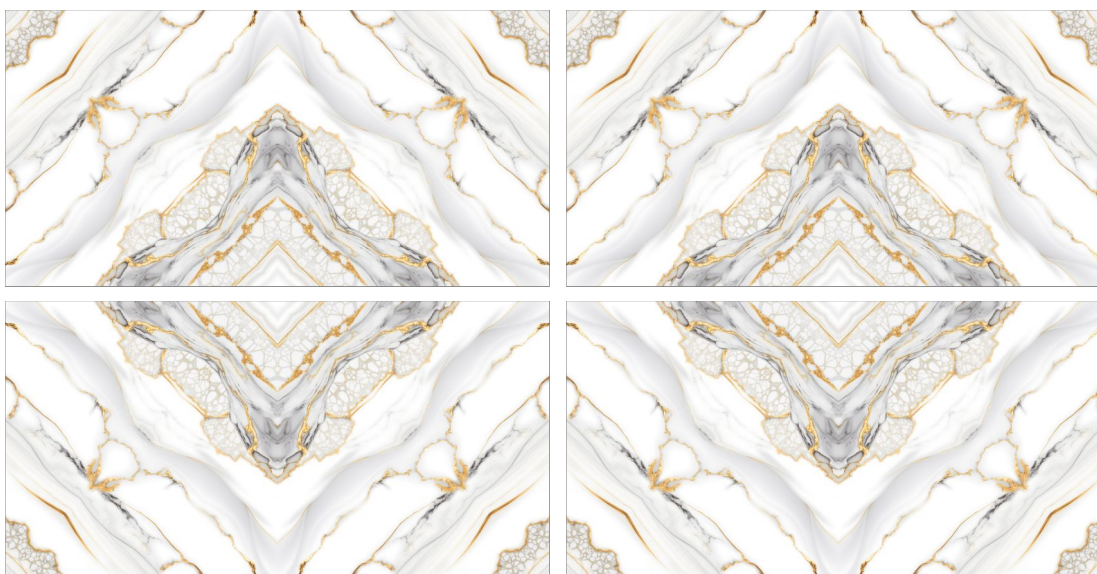

BK-24 BLUE

Size

600x1200mm

Series

Golden Bookmatch

www.pengvinceramic.com

Golden
COLLECTION

GVT
PGVT