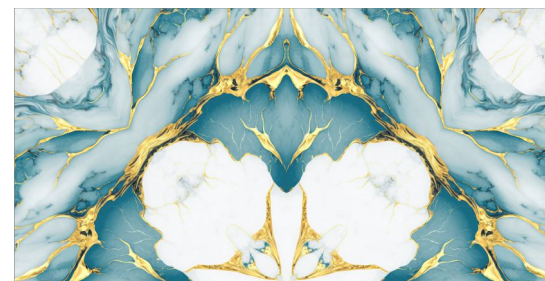

Size

600x1200mm

Series

Golden Bookmatch

www.pengvinceramic.com

Golden ✨
COLLECTION

**GVT
PGVT**

OCEAN AQUA GOLD