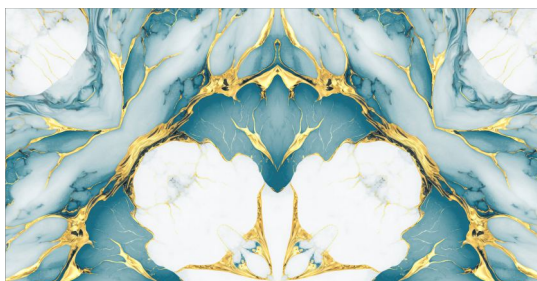

Size

600x1200mm

Series

Golden Bookmatch

www.pengvinceramic.com

Golden ✨
COLLECTION

**GVT
PGVT**

OCEAN AQUA GOLD