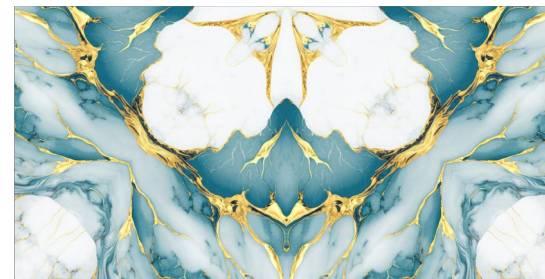

Size

600x1200mm

Series

Golden Bookmatch

www.pengvinceramic.com

Golden ✨
COLLECTION

**GVT
PGVT**

OCEAN AQUA GOLD