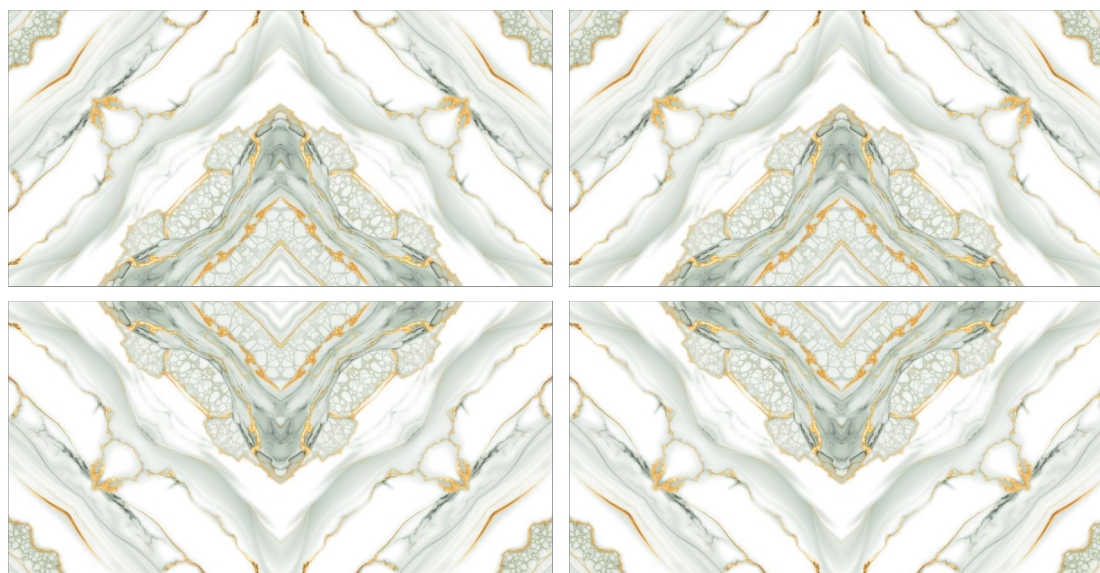

BK-24 GRAY

Size

600x1200mm

Series

Golden Bookmatch

www.pengvinceramic.com

Golden
COLLECTION

**GVT
PGVT**